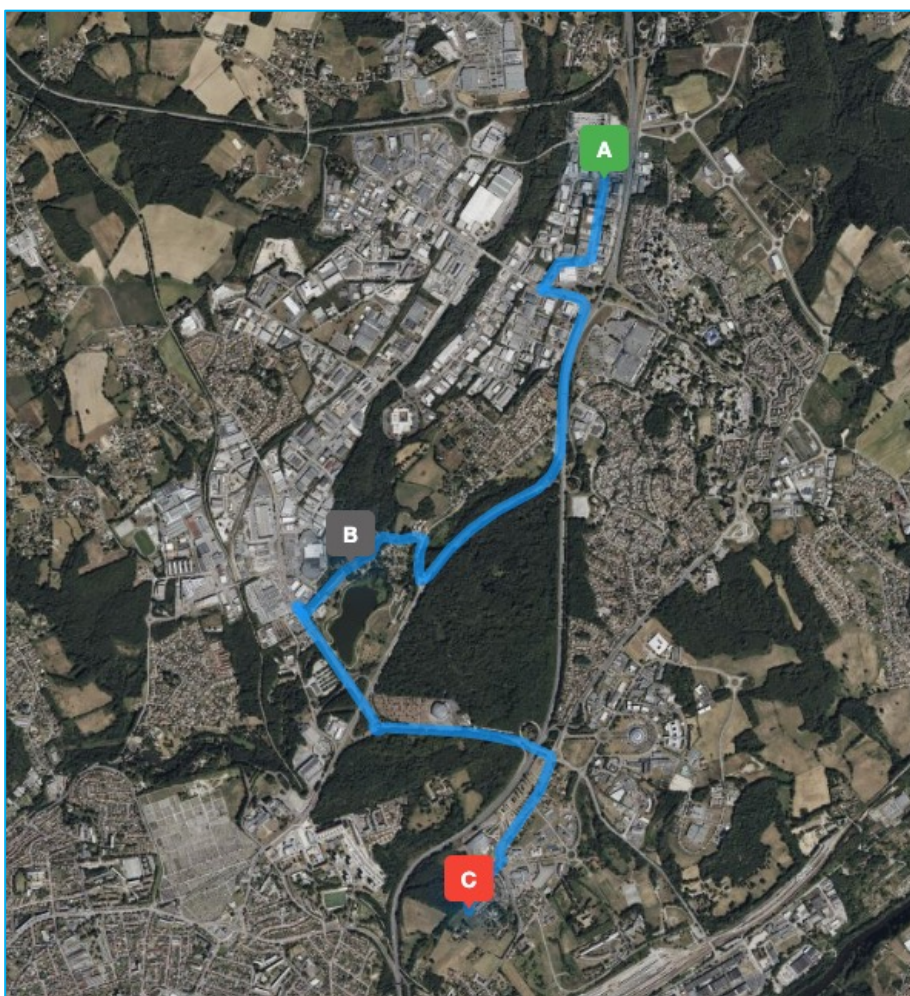

LINE 2

Shuttle Circuit

A The Original Access + Kyriad Direct + Ibis Limoges Nord

B Novotel Le Lac

C Aquapolis (competition venue)

LINE 1

Shuttle Circuit

A Ibis Budget Centre Gare

B Campanile

C Kyriad Centre Gare

D Aquapolis (competition venue)