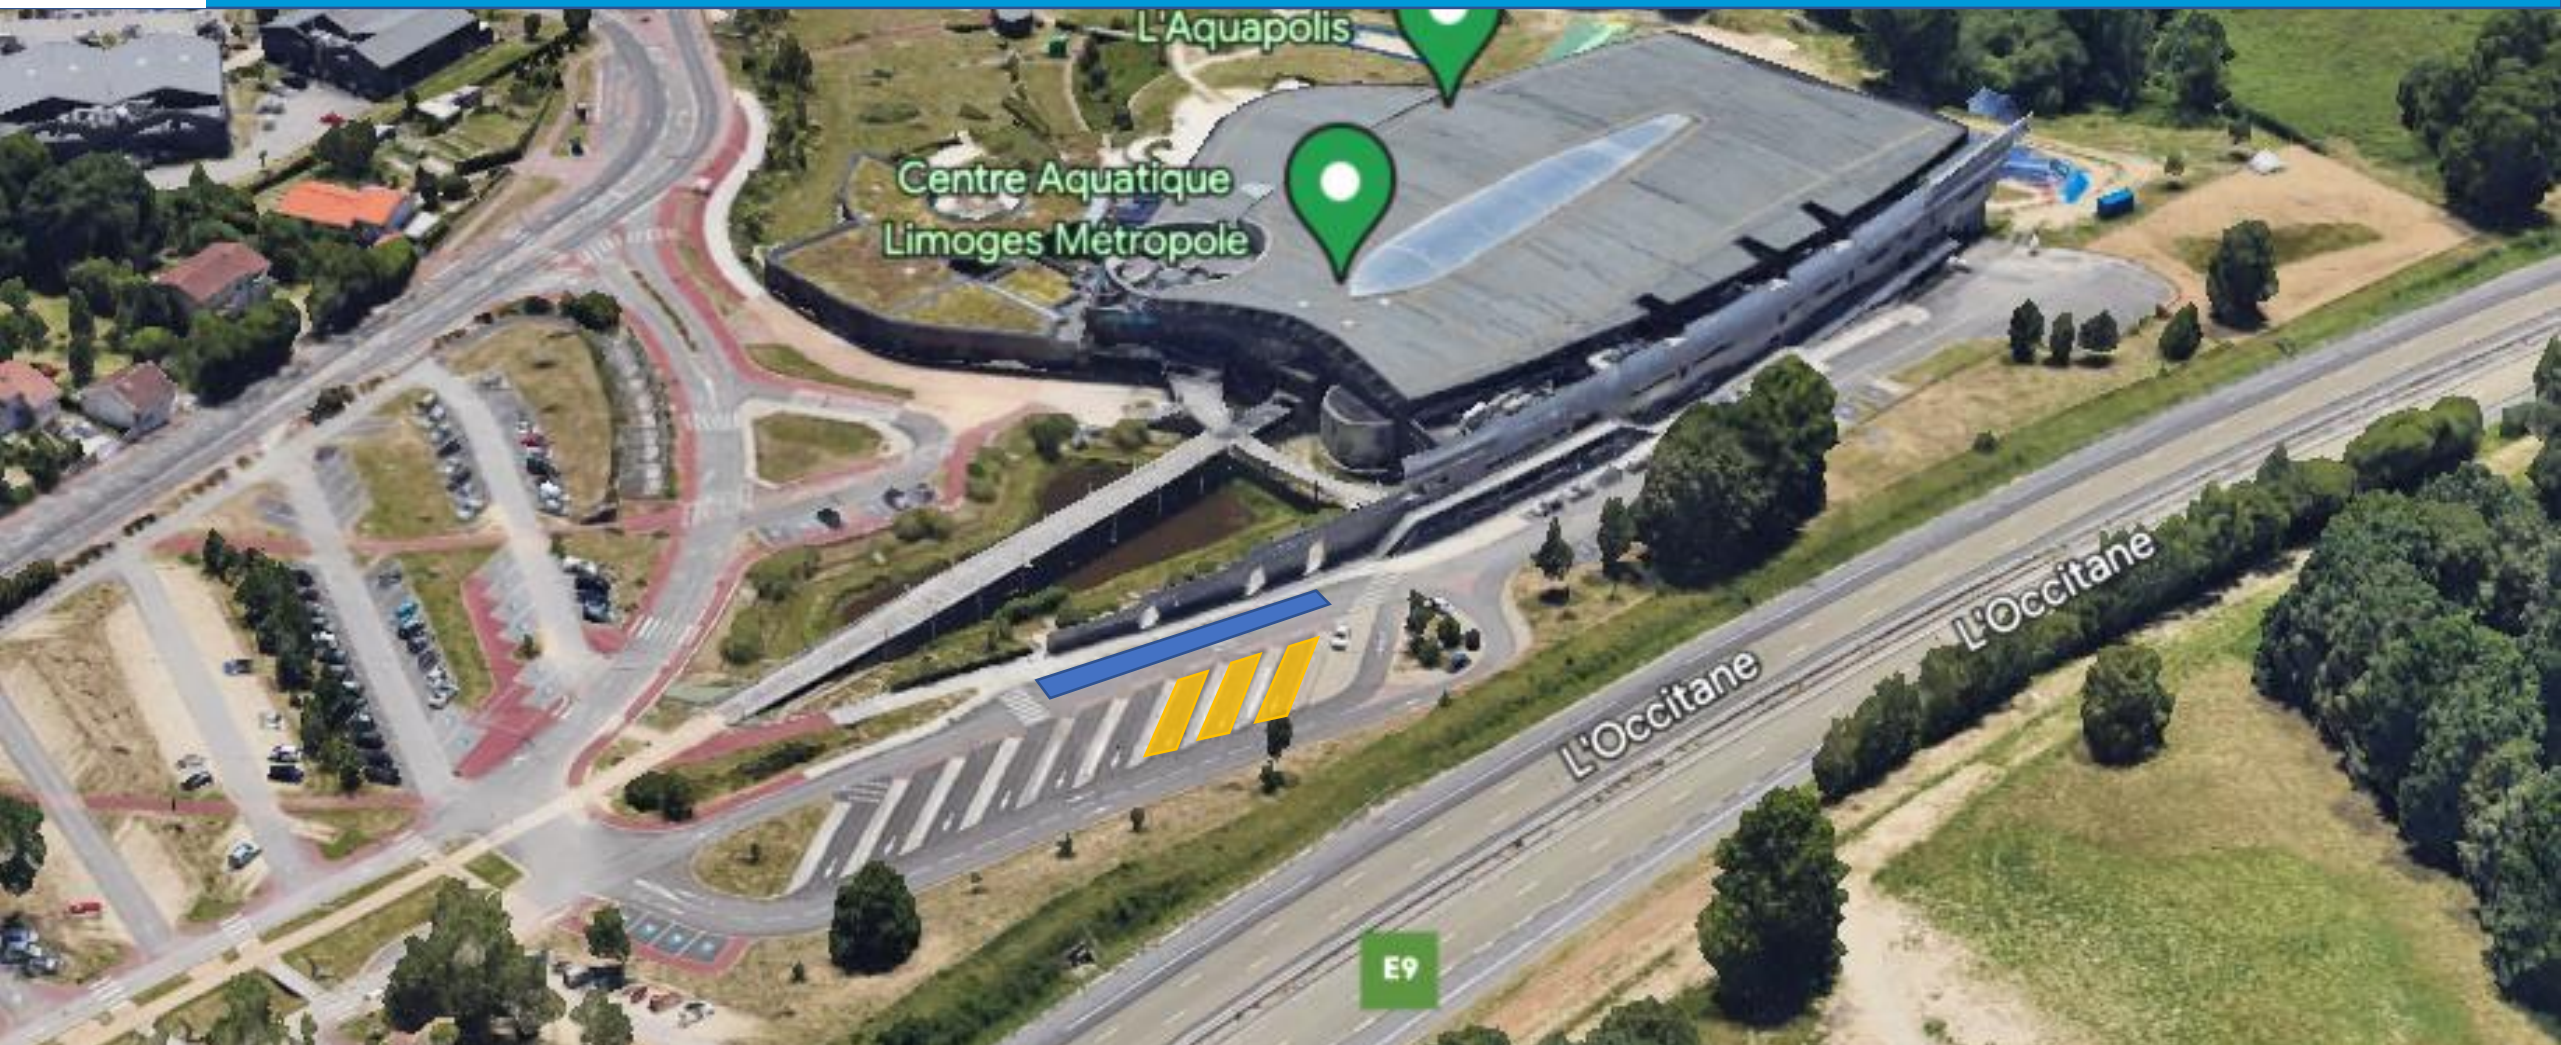

Pick-up and Drop off Delegations Shuttle : B&B Limoges Gare et KYRIAD Limoges Centre Gare

Pick-up and Drop off shuttle bus : allée de Seto, in front of the hotel

Pick-up and Drop off shuttle PRM : Allée de Seto, in front of the hotel

Pick-up and Drop off Delegations Shuttle : Centre Aquapolis Limoges Métropole

Pick-up and Drop off shuttle bus : parking Aquapolis

Pick-up and Drop off shuttle PRM : parking Aquapolis