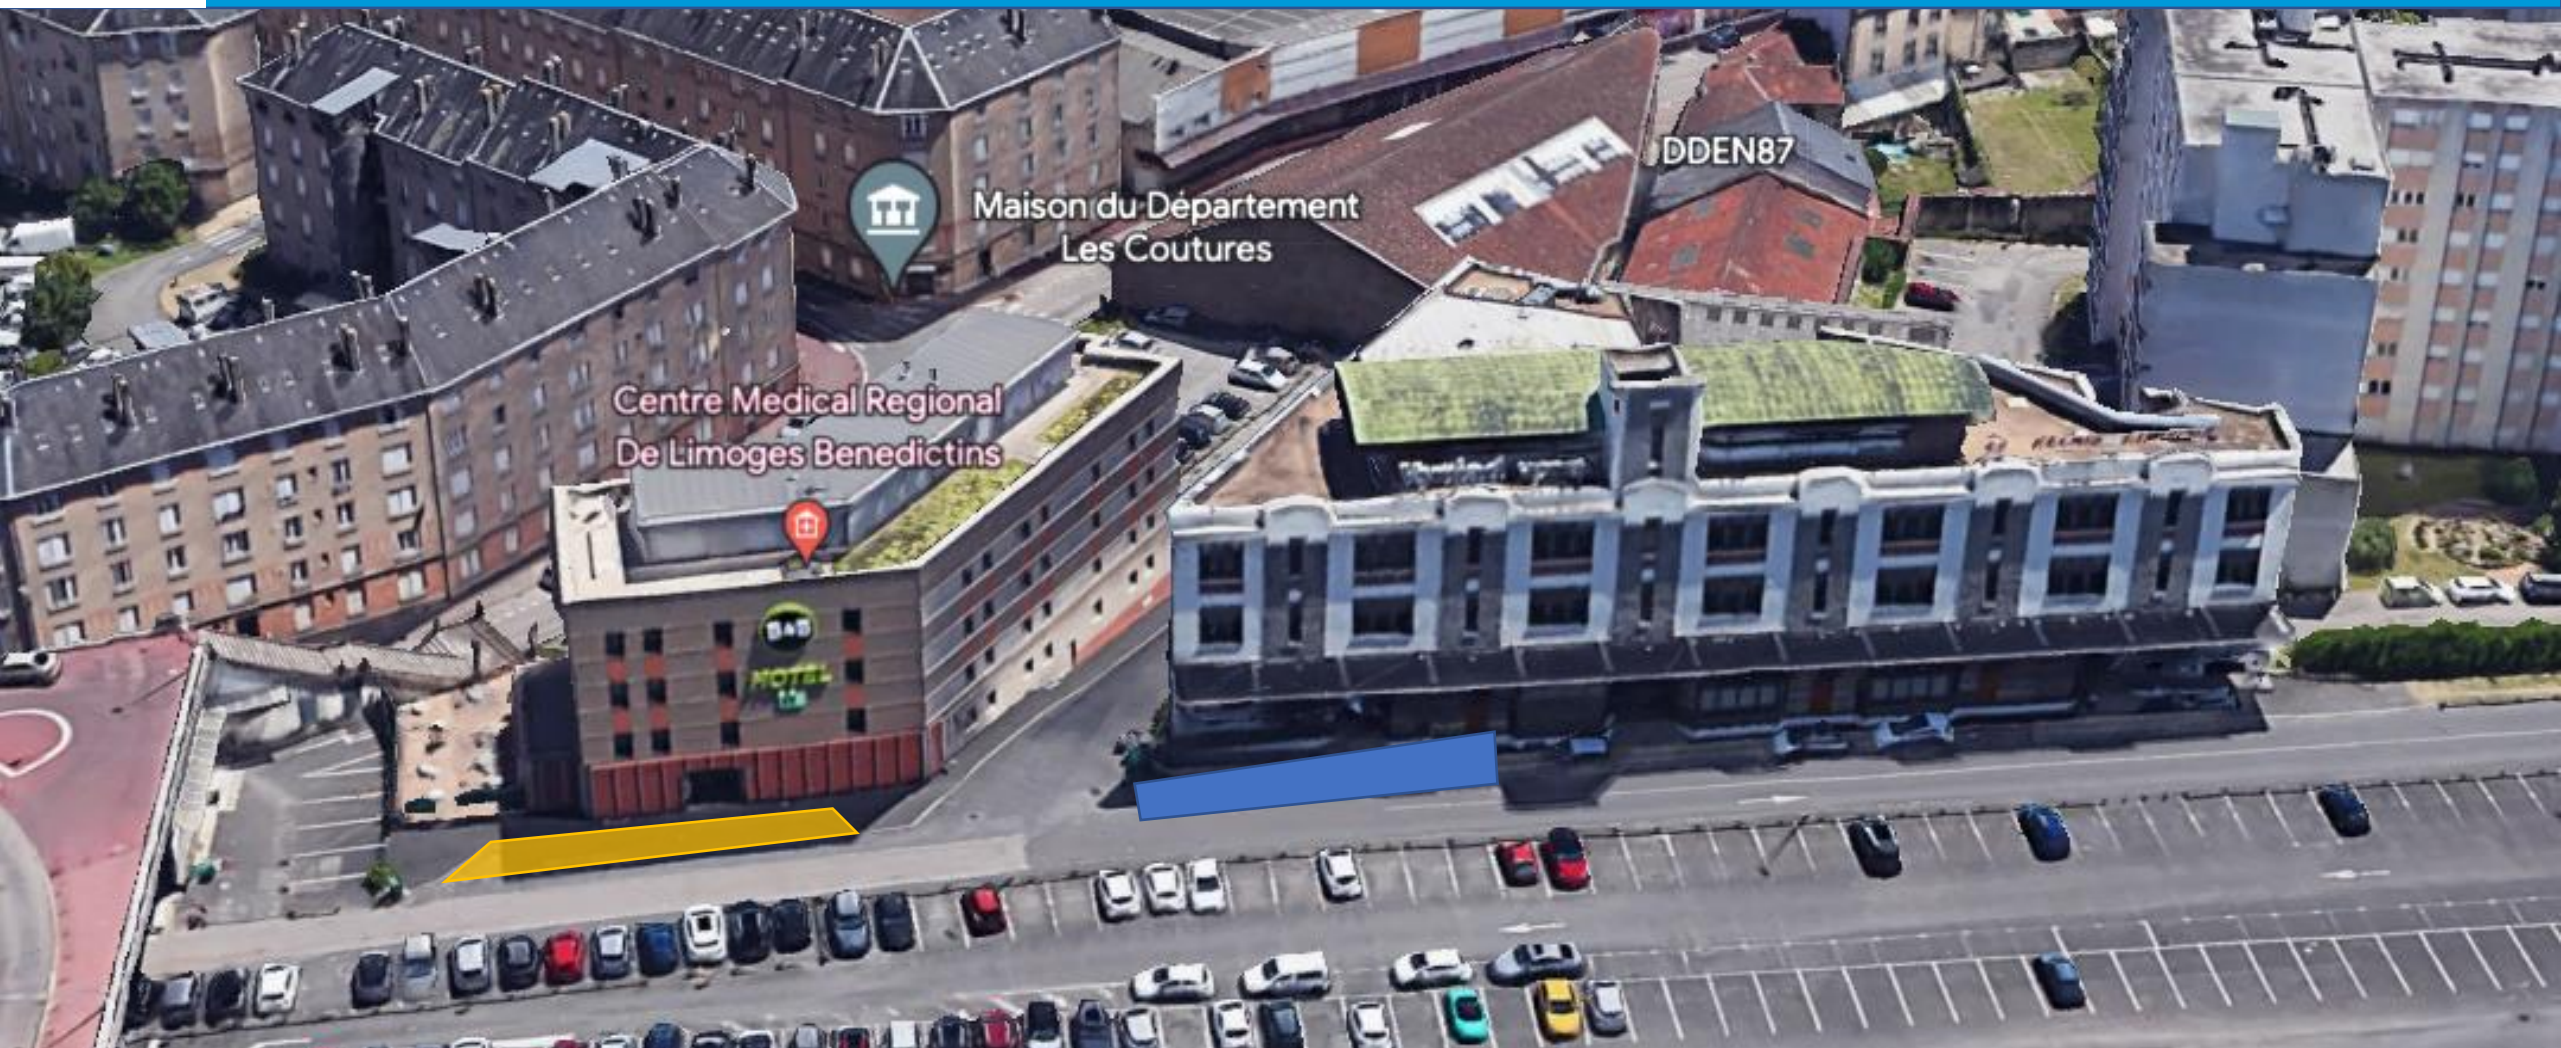

Pick-up and Drop off Delegations Shuttle : Campanile Limoges Centre Gare

Pick-up and Drop off shuttle bus : CR Gay Lussac, in front of the hotel

Pick-up and Drop off shuttle PRM : CR Gay Lussac, in front of the hotel

Pick-up and Drop off Delegations Shuttle : B&B Limoges Gare et KYRIAD Limoges Centre Gare

Pick-up and Drop off shuttle bus : allée de Seto, in front of the hotel

Pick-up and Drop off shuttle PRM : Allée de Seto, in front of the hotel