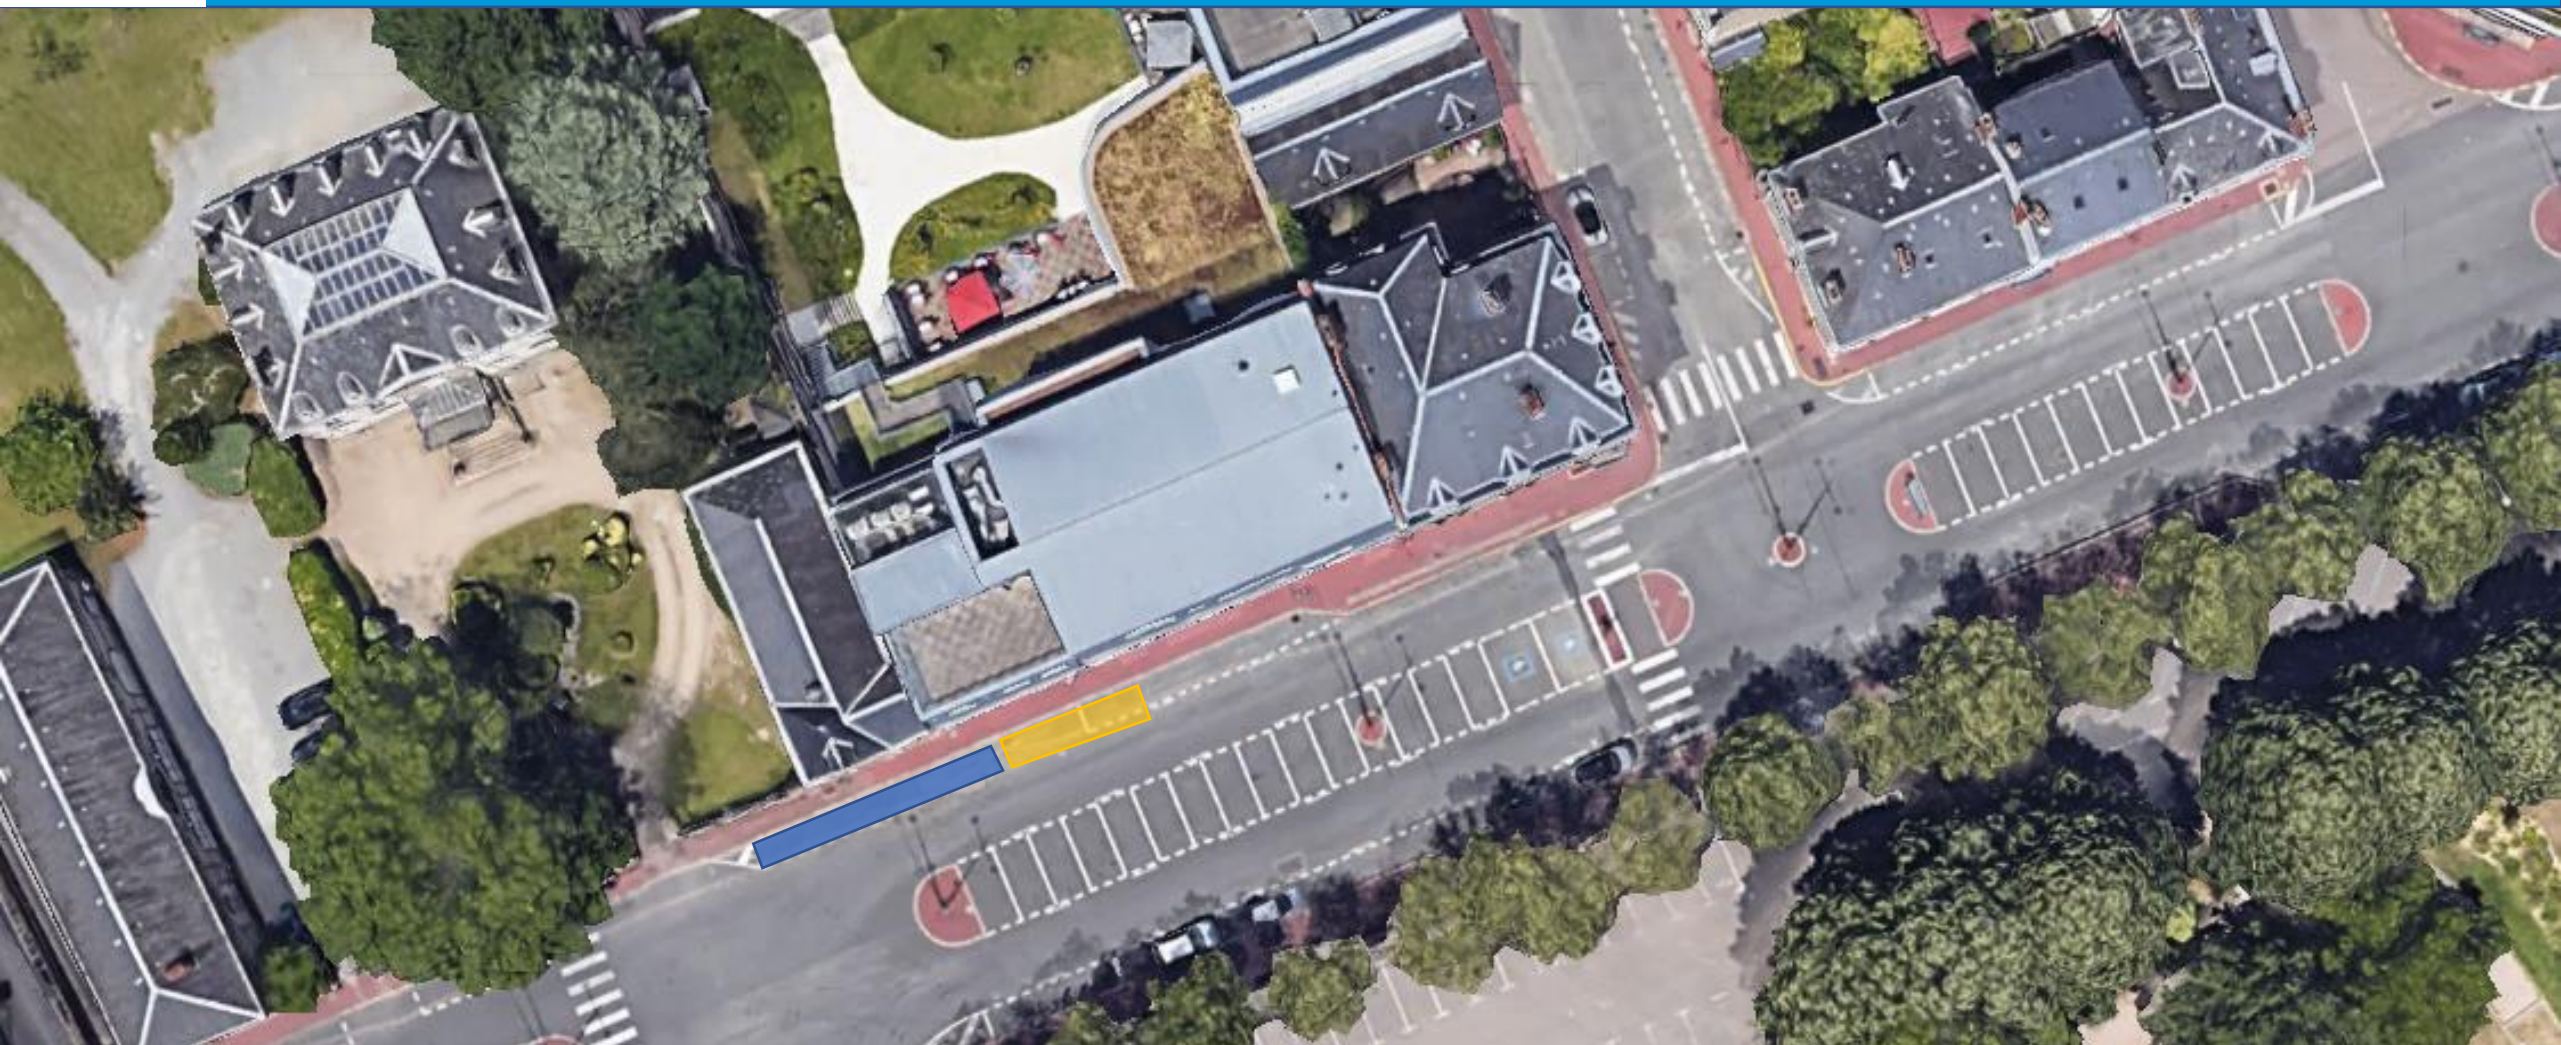

Pick-up and Drop off Delegations Shuttle : Ibis Budget centre Gare Limoges

Pick-up and Drop off shuttle bus : rue Sacha Guitry, in front of the hotel

Pick-up and Drop off shuttle PRM : At the hotel's car park

Pick-up and Drop off Delegations Shuttle : Campanile Limoges Centre Gare

Pick-up and Drop off shuttle bus : CR Gay Lussac, in front of the hotel

Pick-up and Drop off shuttle PRM : CR Gay Lussac, in front of the hotel

Pick-up and Drop off Delegations Shuttle : B&B Limoges Gare et KYRIAD Limoges Centre Gare

Pick-up and Drop off shuttle bus : allée de Seto, in front of the hotel

Pick-up and Drop off shuttle PRM : Allée de Seto, in front of the hotel

Pick-up and Drop off Delegations Shuttle : Centre Aquapolis Limoges Métropole

Pick-up and Drop off shuttle bus : parking Aquapolis

Pick-up and Drop off shuttle PRM : parking Aquapolis